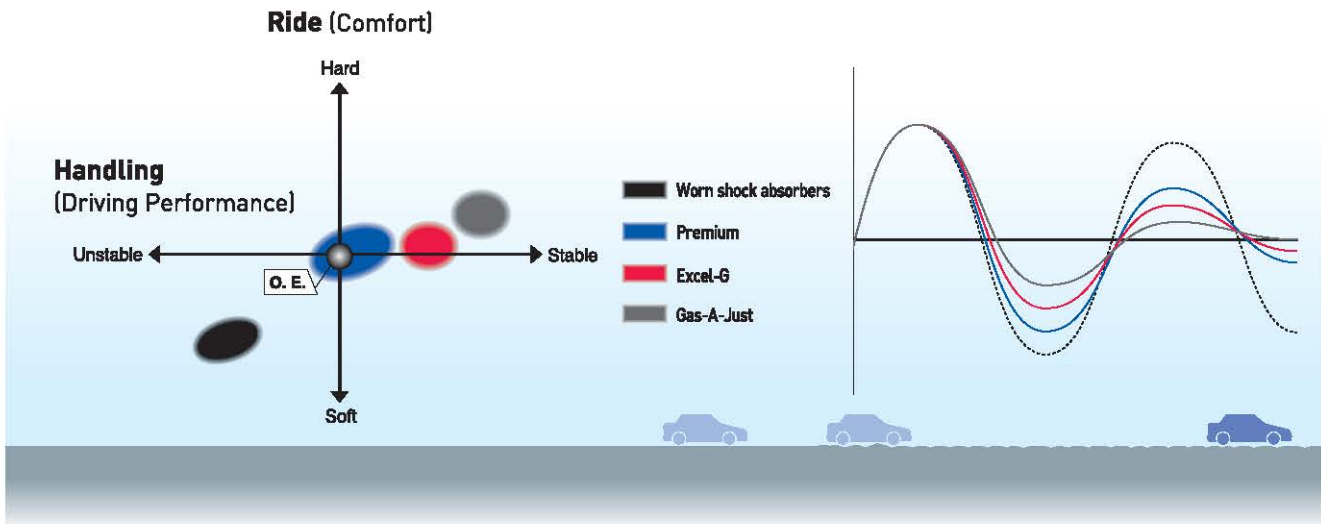

44 (13) Series Shock Absorber (Except 136 series)
63 Series MacPherson Strut Type
66 Series Strut Cartridge Type